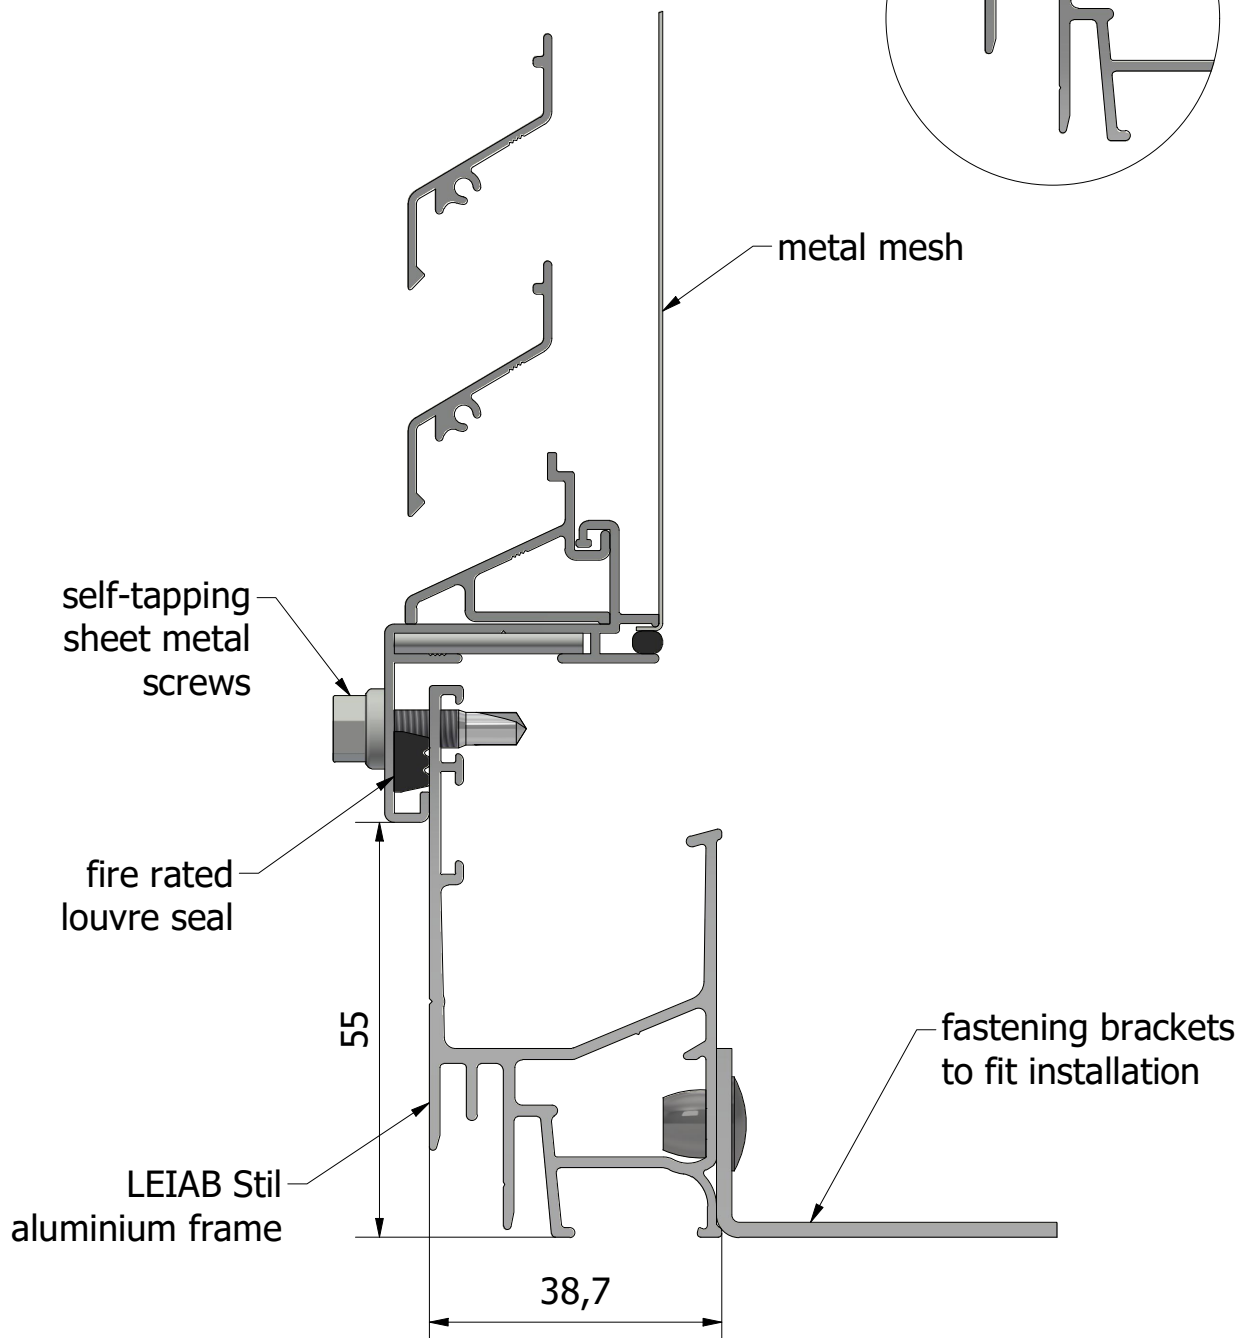

Weep holes

Vertical profiles at widths > 600 mm