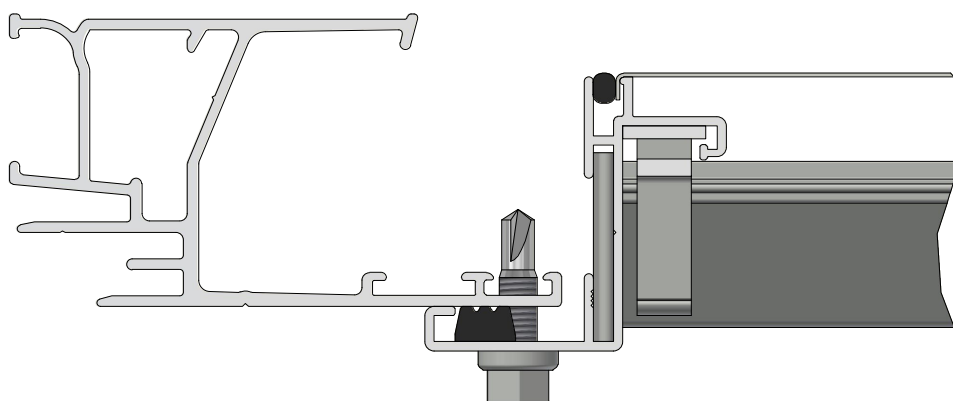

Weep holes

Vertical profiles at widths > 600 mm