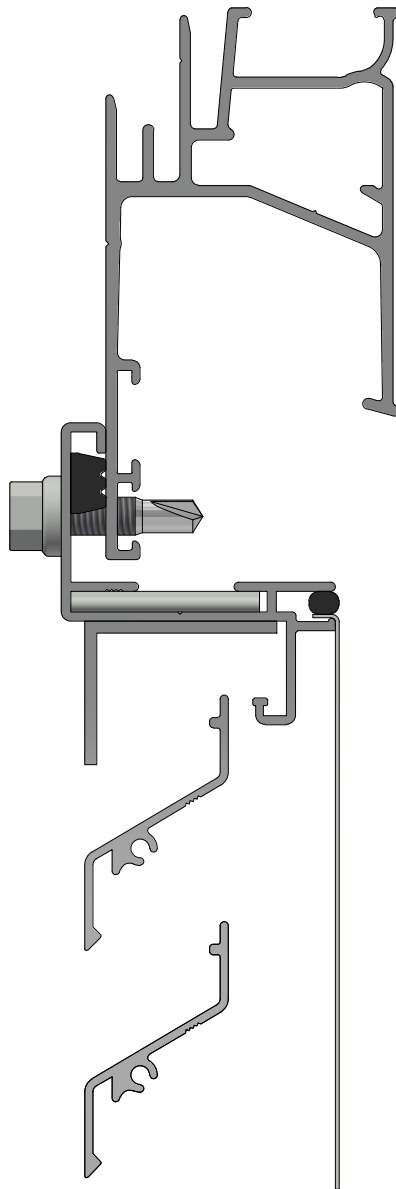

Weep holes

Vertical profiles at widths > 600 mm