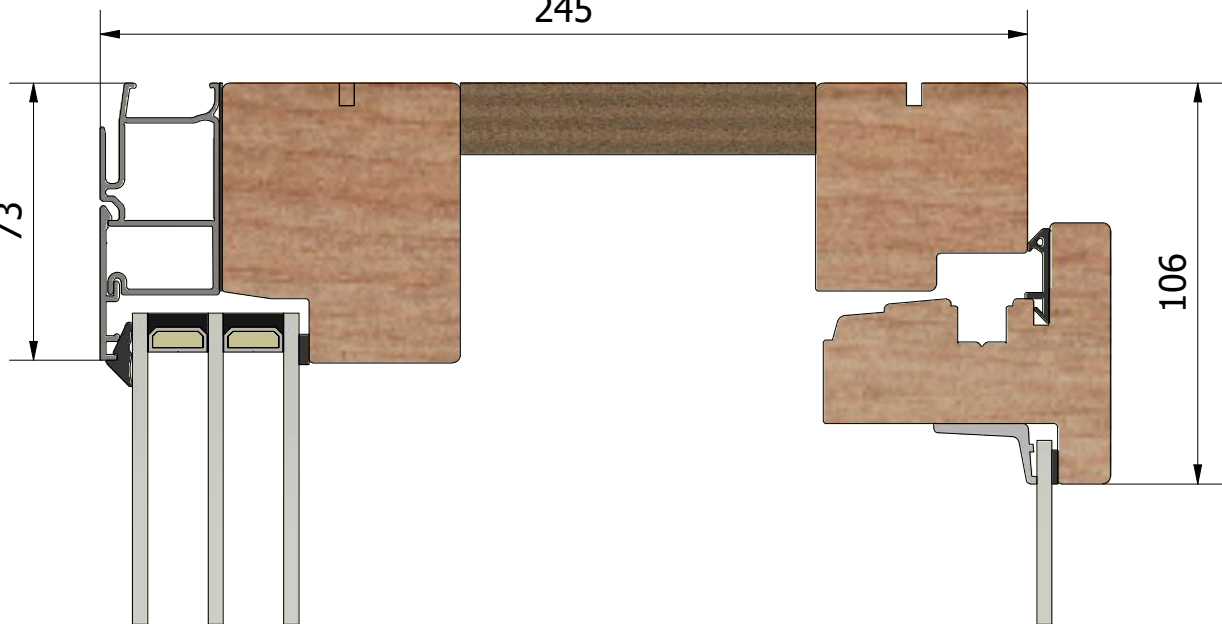

(1 : 40)

Weep hole
(1 : 1)

Outer and inner frames are assembled in place with MDF.

(1 : 2)

(1 : 40)

(1 : 2)

(1 : 40)

(1 : 2)

245

73

106

(1 : 40)

(1 : 2)