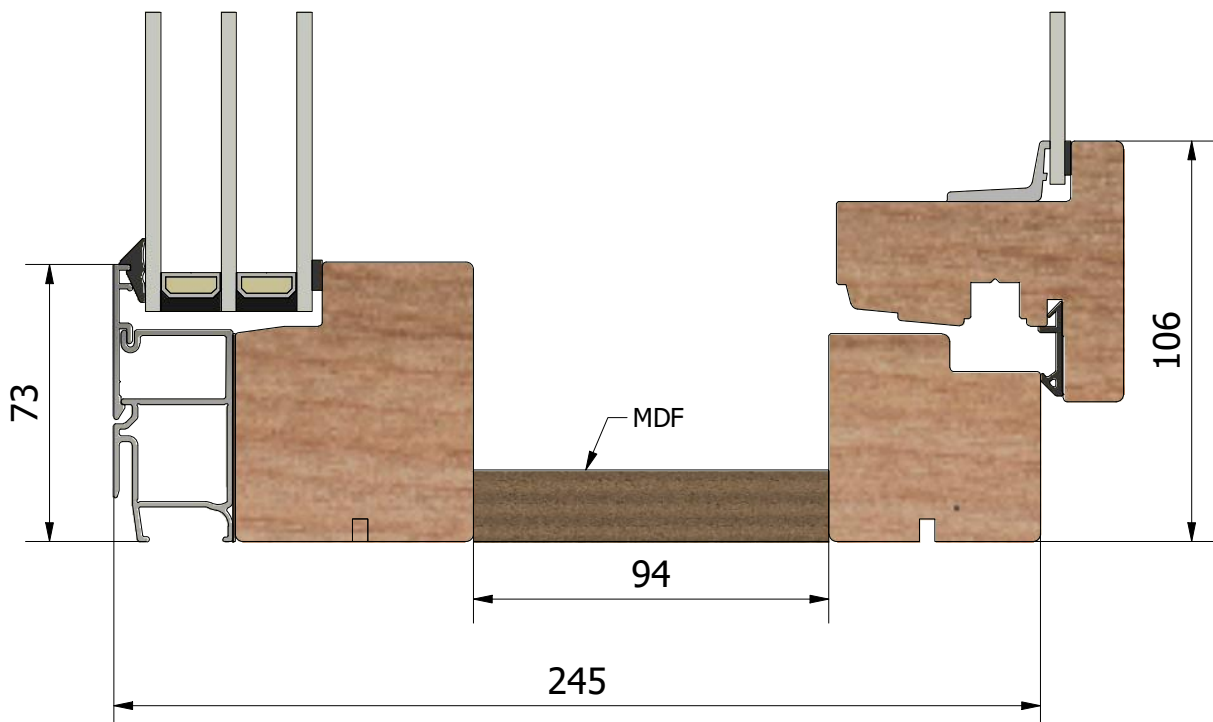

(1 : 40)

Weep hole
(1 : 1)

Outer and inner frames are assembled in place with MDF.

(1 : 2)

(1 : 40)

(1 : 2)

(1 : 40)

(1 : 2)

245

73

106

(1 : 40)

(1 : 2)