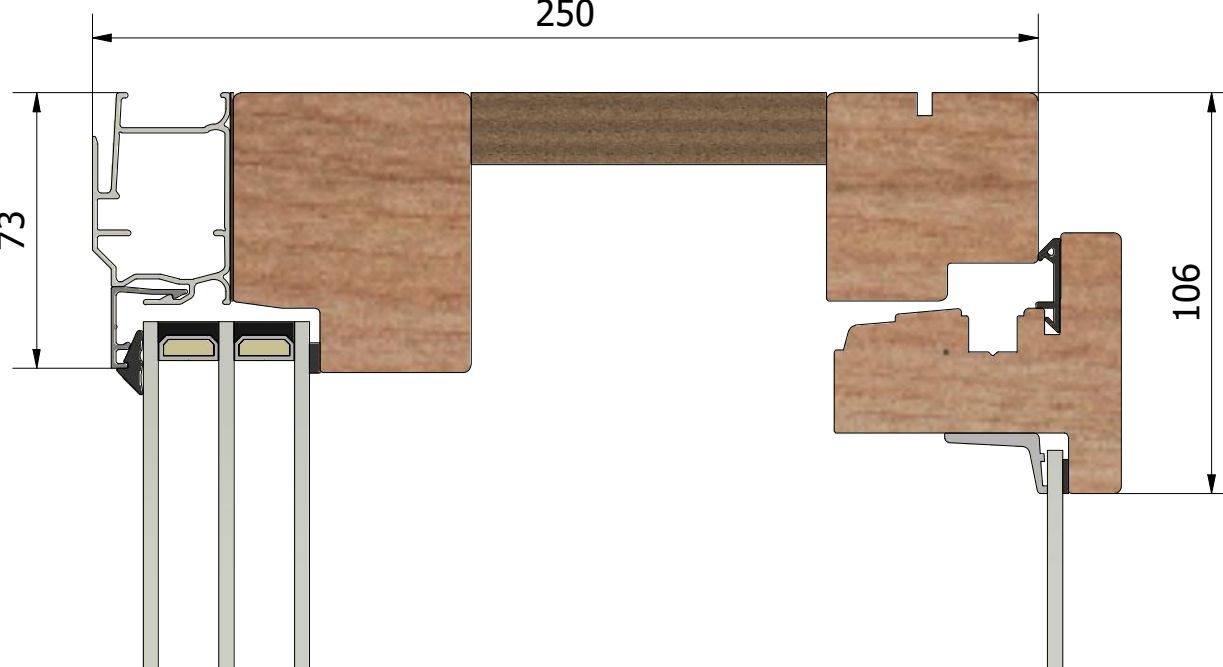

Weep hole
(1 : 1)

(1 : 40)

Outer and inner frames are assembled in place with MDF.

(1 : 2)

(1 : 40)

(1 : 2)

(1 : 40)

(1 : 2)

250

73

106

(1 : 40)

(1 : 2)