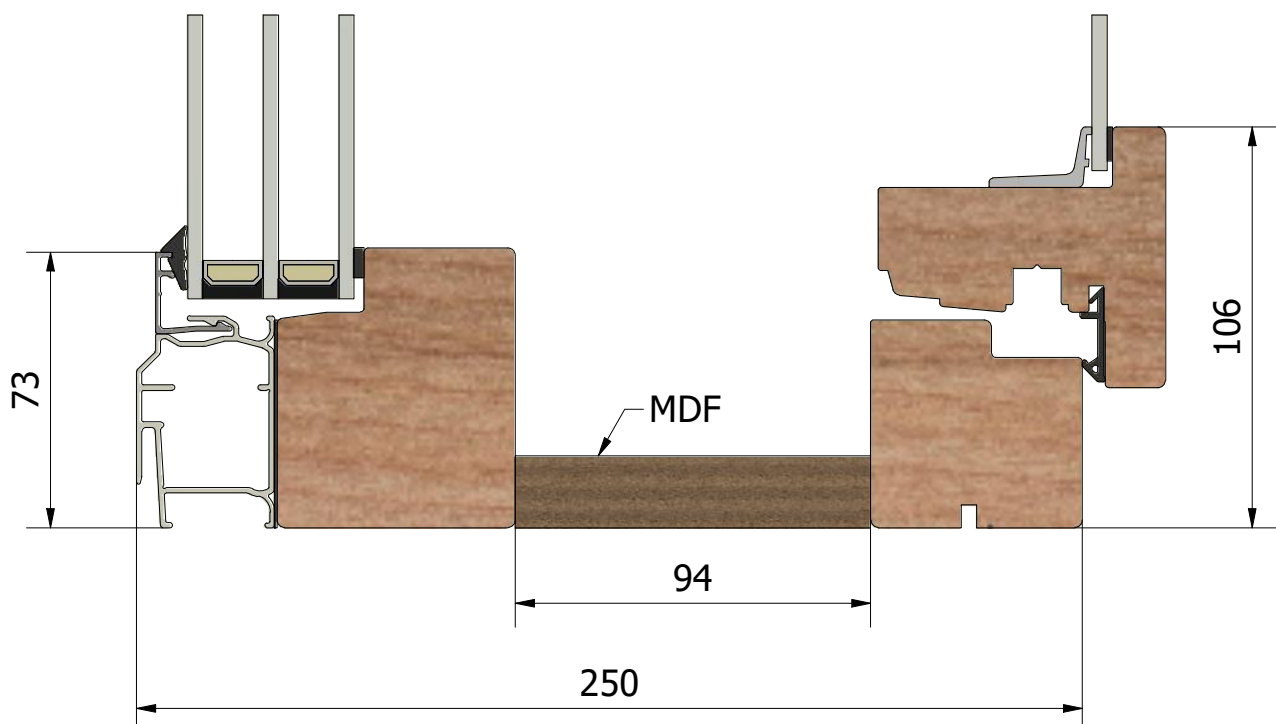

Weep hole
(1 : 1)

(1 : 40)

Outer and inner frames are assembled in place with MDF.

(1 : 2)

(1 : 40)

(1 : 2)

(1 : 40)

(1 : 2)

250

73

106

(1 : 40)

(1 : 2)