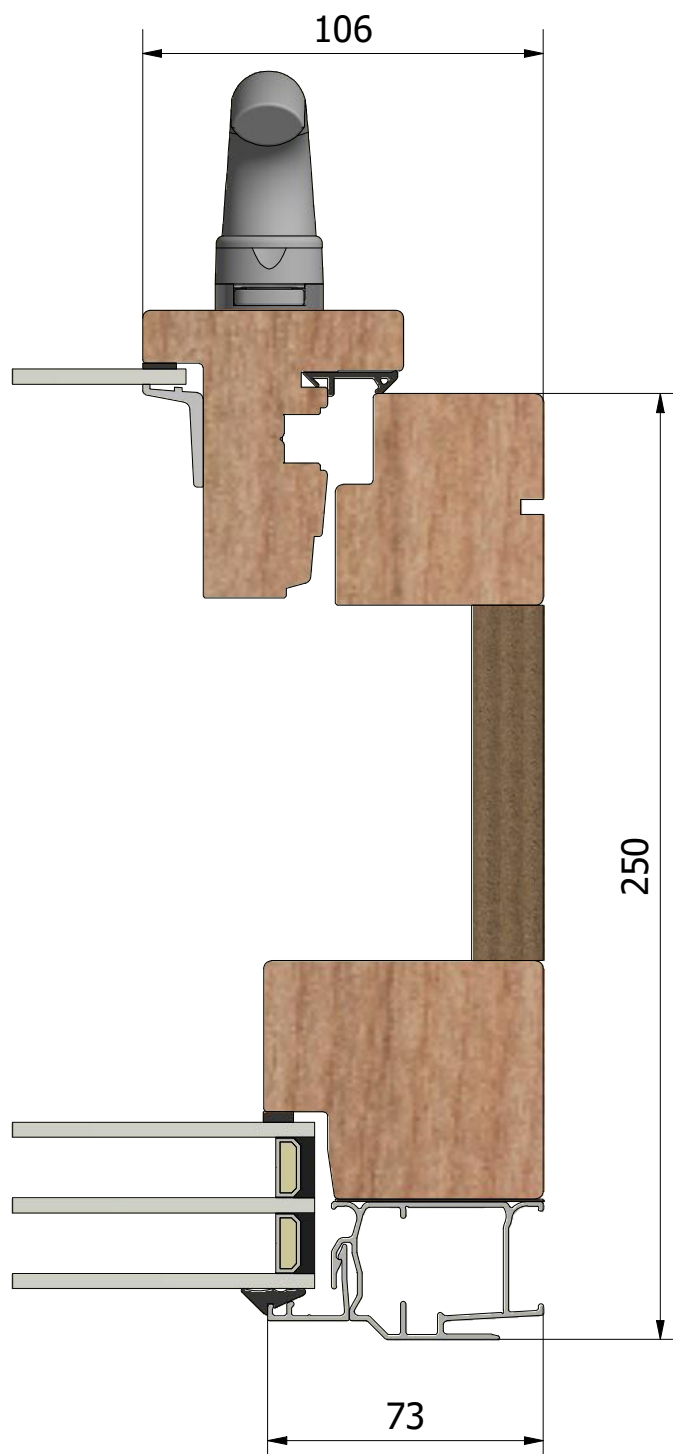

Weep hole
(1 : 1)

(1 : 40)

Outer and inner frames are assembled in place with MDF.

(1 : 2)

(1 : 40)

(1 : 2)

(1 : 40)

(1 : 2)

250

73

106

(1 : 40)

(1 : 2)