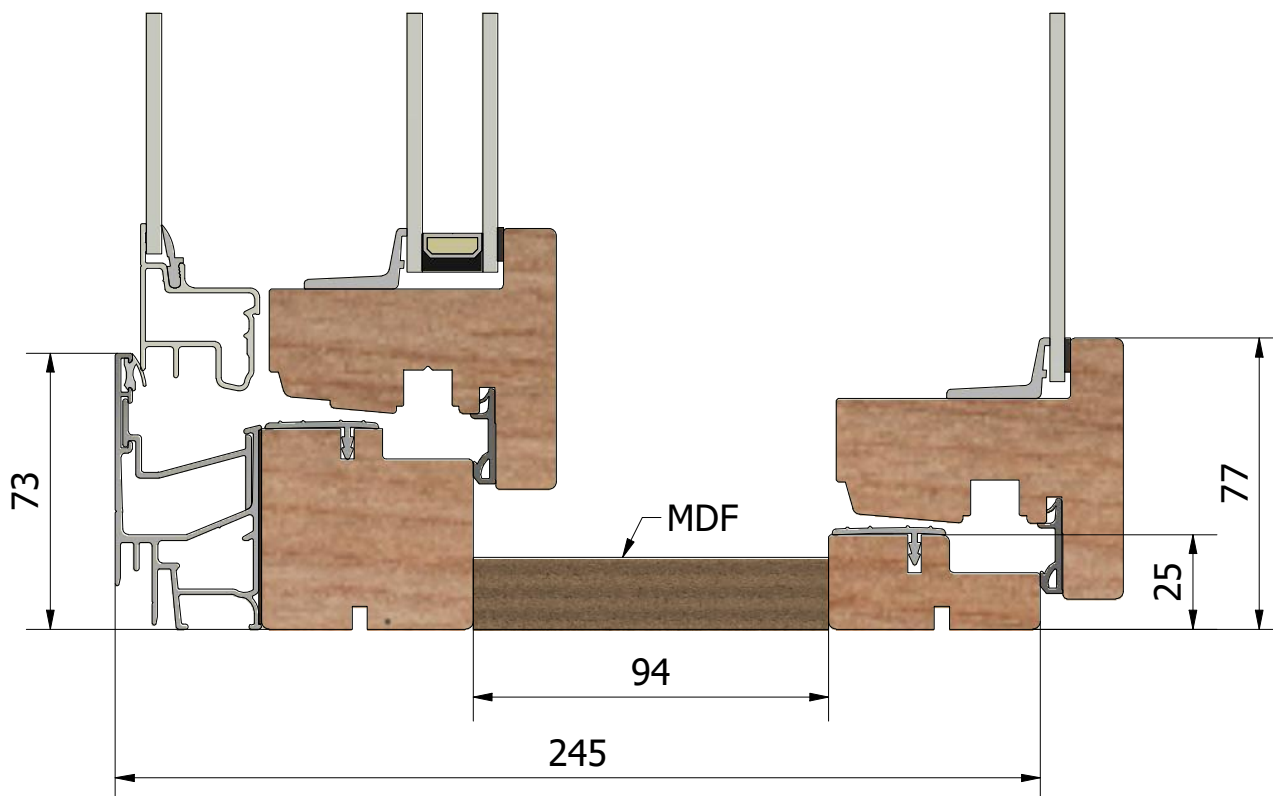

(1 : 40)

Weep hole
(1 : 1)

Outer and inner frames are assembled in place with MDF and packers.

(1 : 2)

(1 : 40)

(1 : 2)

(1 : 40)

(1 : 2)

245

(1 : 40)

(1 : 2)