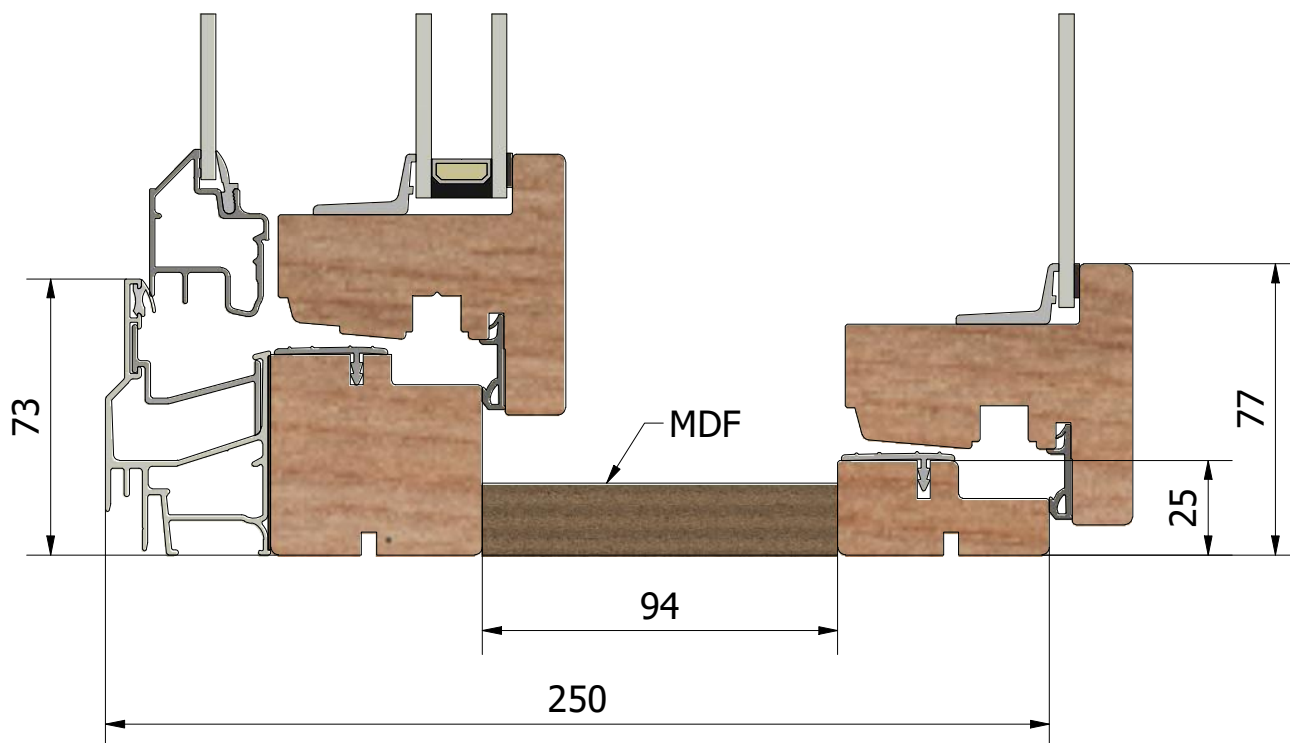

Weep hole
(1 : 1)

(1 : 40)

Outer and inner frames assembled in place with MDF and packers.

(1 : 2)

(1 : 40)

(1 : 2)

(1 : 40)

(1 : 2)

250

(1 : 40)

(1 : 2)