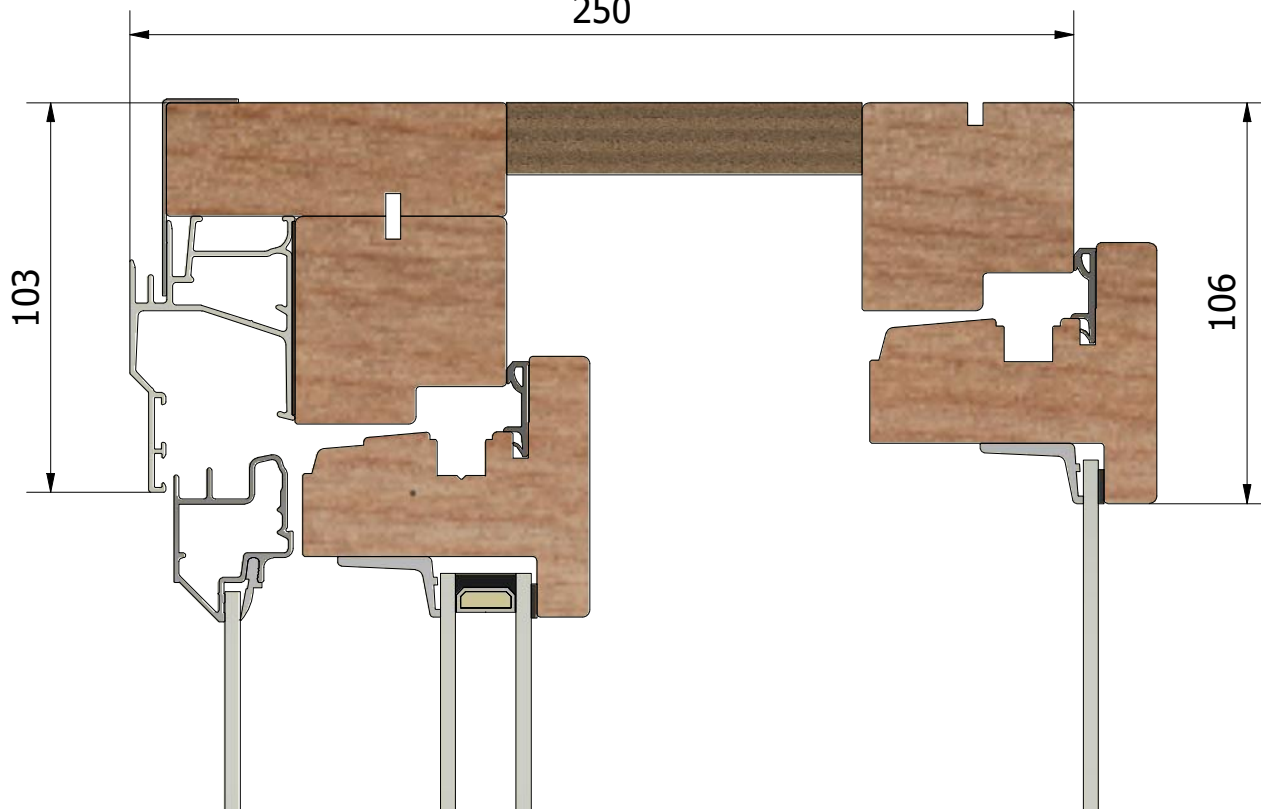

Weep hole
(1 : 1)

(1 : 40)

Outer and inner frames assembled in place with MDF and packers.

(1 : 2)

(1 : 40)

(1 : 2)

(1 : 40)

(1 : 2)

250

(1 : 40)

(1 : 2)