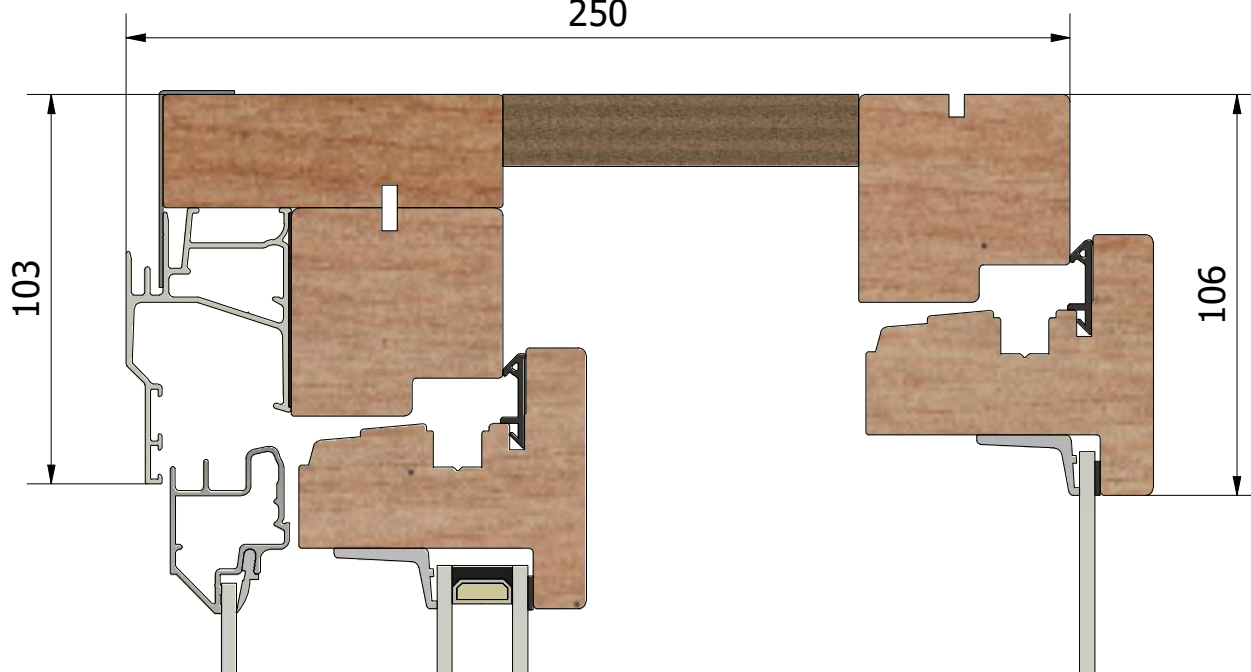

(1 : 40)

Weep hole
(1 : 1)

Outer and inner frames are assembled in place with MDF and packer.

(1 : 2)

(1 : 40)

(1 : 2)

(1 : 40)

(1 : 2)

250

(1 : 40)

(1 : 2)