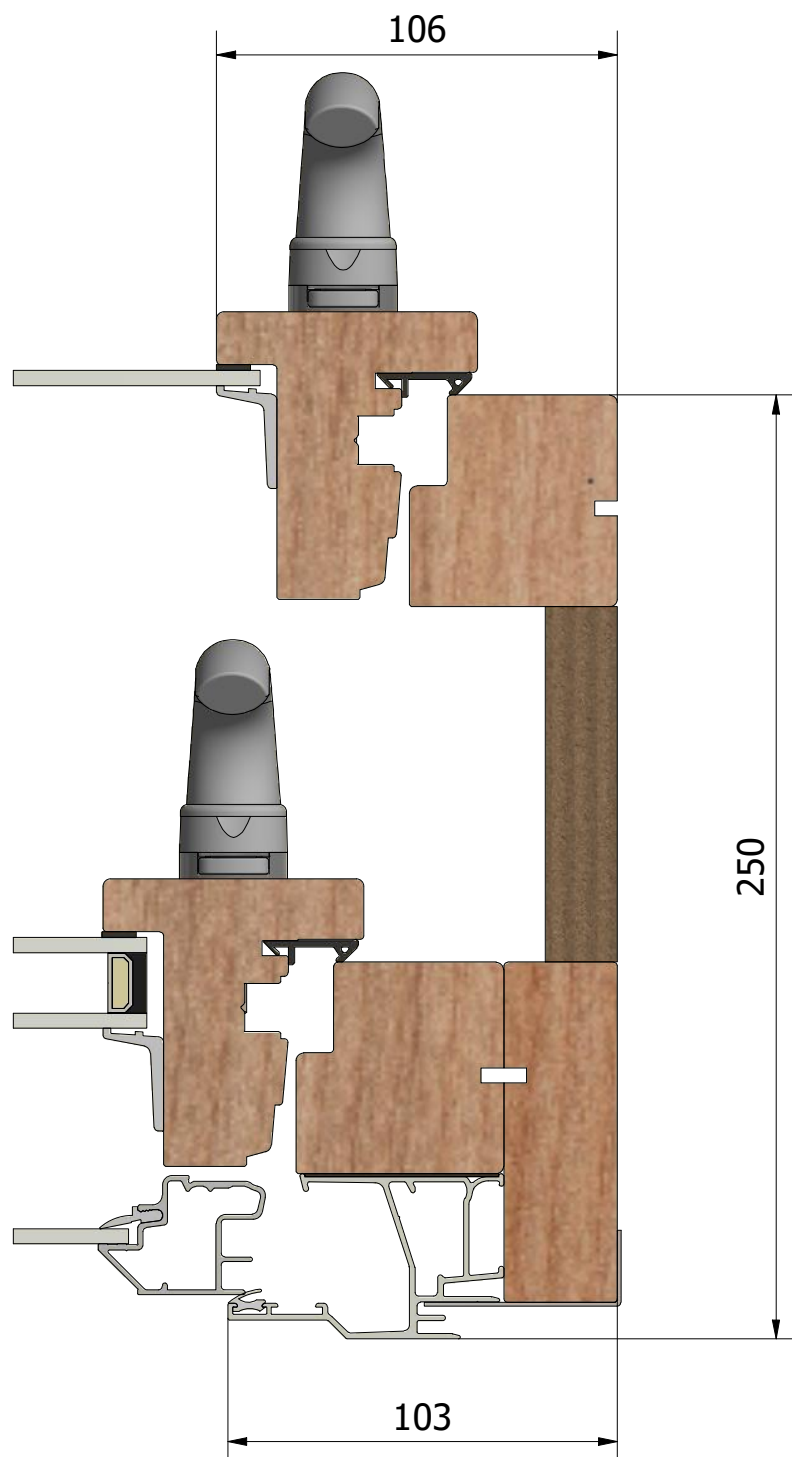

(1 : 40)

Weep hole
(1 : 1)

Outer and inner frames are assembled in place with MDF and packer.

(1 : 2)

(1 : 40)

(1 : 2)

(1 : 40)

(1 : 2)

250

(1 : 40)

(1 : 2)