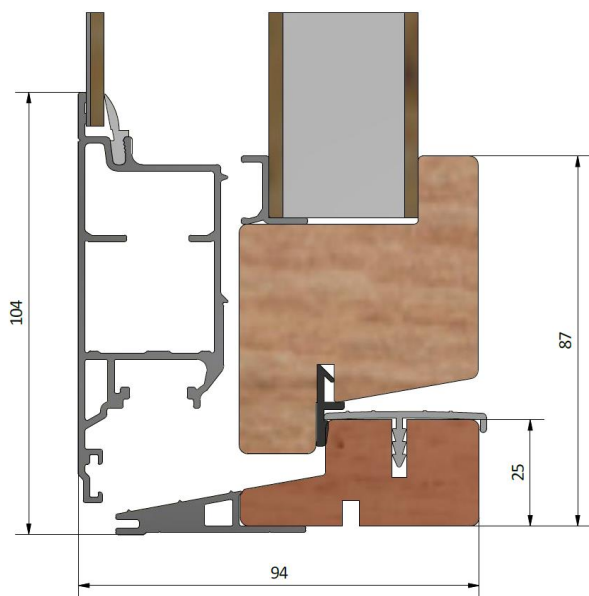

# Stil LUD951

Outward opening door, 2+1 glazed

Product Facts

With insulated panel

Fully glazed

With sash transom

<b>Frame depth (mm)</b>	<b>95</b>
Sound reduction $R_w$ (dB)	38 - 42
U-value ( $W/m^2K$ )	0,9 – 1,1
Surface finish	Optional RAL or NCS
Weep holes	Hidden (at the threshold)
Opening	Outward
Hinges	Aluminium, Adjustable both vertically and horizontally